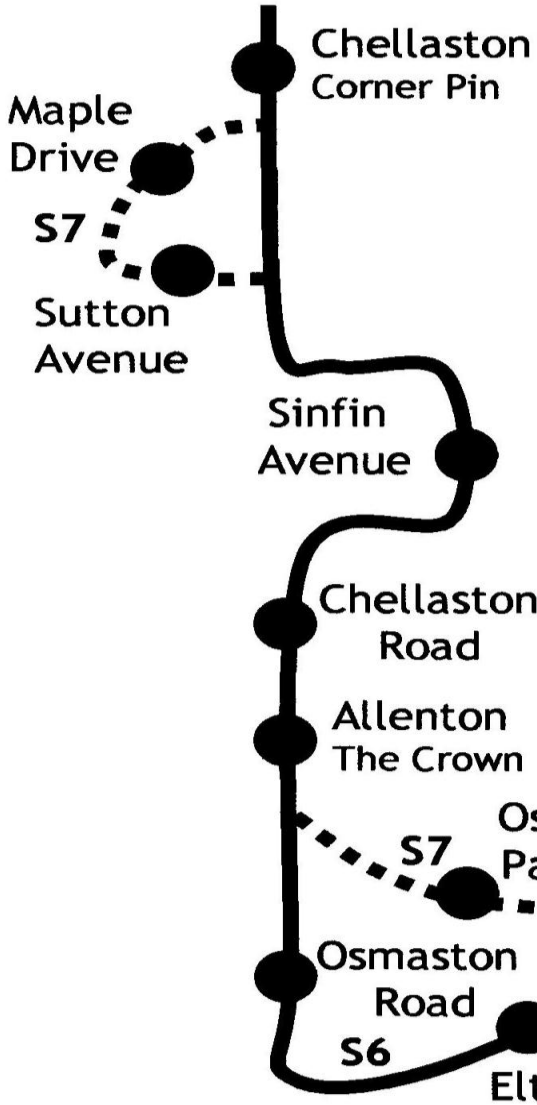

**S6 Melbourne**  
**S7 Chellaston**  
**Allenton**  
**Sainsburys**  
**ASDA**

<i>to the shops</i>	Wednesdays	
	S6	S7
	am	pm
KINGS NEWTON Pack Horse	9.31	-
MELBOURNE Market Place	9.35	-
CHELLASTON Corner Pin	9.45	-
CHELLASTON Maple Drive	1	12.19
SINFIN AVENUE Staveley Close	9.48	12.23
ALLENTON The Crown	9.54	12.30
ELTON ROAD Cotton Lane	9.57	1
<i>arrives</i> SAINSBURYS	10.00	12.35
<i>arrives</i> ASDA - Sinfin	10.06	12.47
<i>return buses</i>	Wednesdays	
	S6	S7
	am	pm
<i>depart</i> ASDA - Sinfin	11.30	2.10
<i>depart</i> SAINSBURYS	11.36	2.25

# Route in Melbourne

Via Packhorse Road, Castle Street, Church Street, Melbourne Market Place, Derby Road, Swarkestone

Bridge, Swarkestone Road

# Route in Chellaston and Allenton

Derby Road, (S7 via Maple Drive and Sutton Avenue), Sinfin Avenue, Chellaston Road, Osmaston Road, Elton Road, Osmaston Park Road.

To Sainsburys & Sinfin ASDA

we pick up & drop off at any bus stop along the route