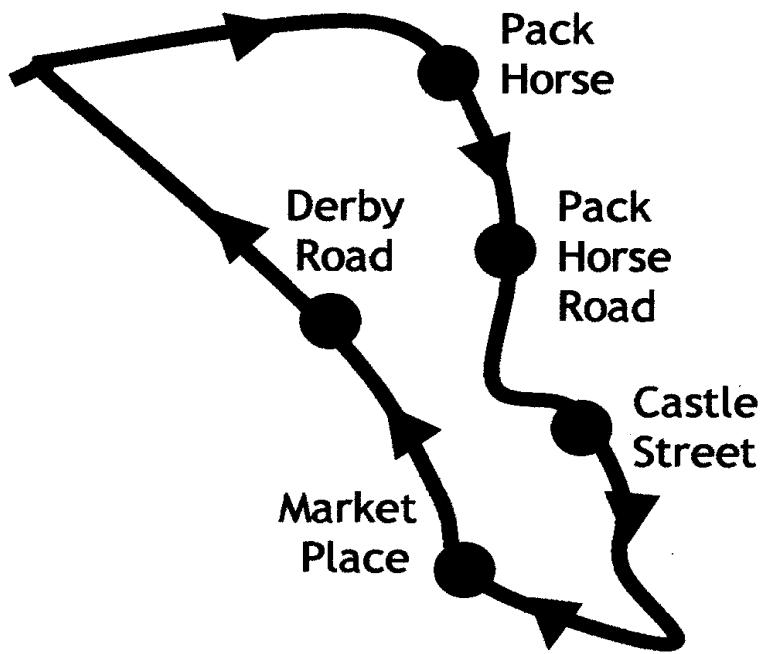

**S6 Melbourne**  
**S7 Chellaston**  
**Allenton**  
**Sainsburys**  
**ASDA**

<i>to the shops</i>	Wednesdays	
	S6	S7
	am	pm
KINGS NEWTON Pack Horse	9.31	-
MELBOURNE Market Place	9.35	-
CHELLASTON Corner Pin	9.45	-
CHELLASTON Maple Drive	1	12.19
SINFIN AVENUE Staveley Close	9.48	12.23
ALLENTON The Crown	9.54	12.30
ELTON ROAD Cotton Lane	9.57	1
<i>arrives</i> SAINSBURYS	10.00	12.35
<i>arrives</i> ASDA - Sinfin	10.06	12.47
<i>return buses</i>	Wednesdays	
	S6	S7
	am	pm
<i>depart</i> ASDA - Sinfin	11.30	2.10
<i>depart</i> SAINSBURYS	11.36	2.25

# Route in Melbourne

Via Packhorse Road, Castle Street, Church Street, Melbourne Market Place, Derby Road, Swarkestone

Bridge, Swarkestone Road

# Route in Chellaston and Allenton

Derby Road, (S7 via Maple Drive and Sutton Avenue), Sinfin Avenue, Chellaston Road, Osmaston Road, Elton Road, Osmaston Park Road.

To Sainsburys & Sinfin ASDA

we pick up & drop off at any bus stop along the route