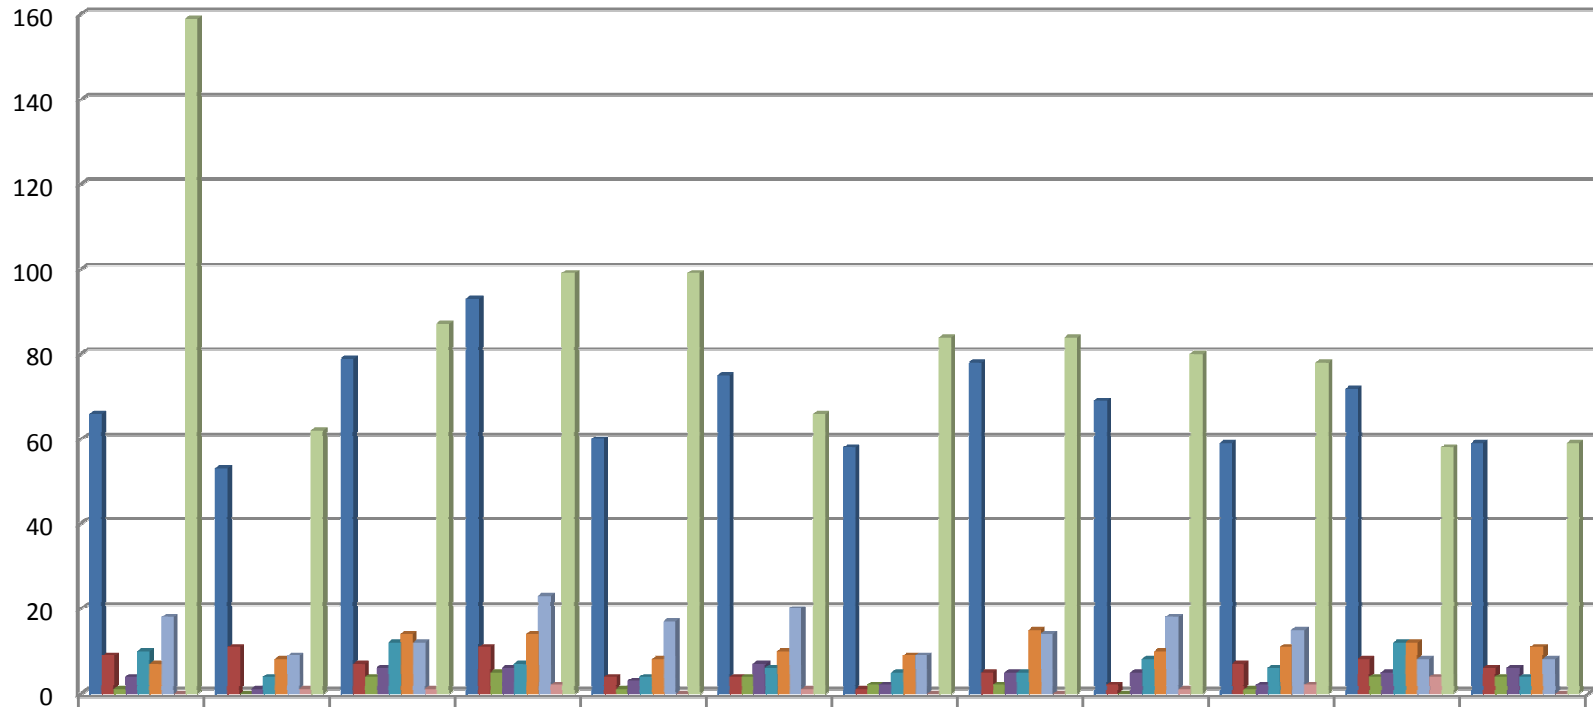

## Crime Figures for Chellaston and Shelton Lock 2011

	Jan-11	Feb-11	Mch-11	Apr-11	May-11	Jun-11	Jul-11	Aug-11	Sep-11	Oct-11	Nov-11	Dec-11
All Crime	66	53	79	93	60	75	58	78	69	59	72	59
Theft from Motor Vehicles	9	11	7	11	4	4	1	5	2	7	8	6
Theft of Motor Vehicles	1	0	4	5	1	4	2	2	0	1	4	4
Dwelling Burglaries	4	1	6	6	3	7	2	5	5	2	5	6
Non Dwelling Burglaries	10	4	12	7	4	6	5	5	8	6	12	4
Assault	7	8	14	14	8	10	9	15	10	11	12	11
Criminal Damage / Arson	18	9	12	23	17	20	9	14	18	15	8	8
Robbery	0	1	1	2	0	1	0	0	1	2	4	0
Anti-Social Behaviour	159	62	87	99	99	66	84	84	80	78	58	59