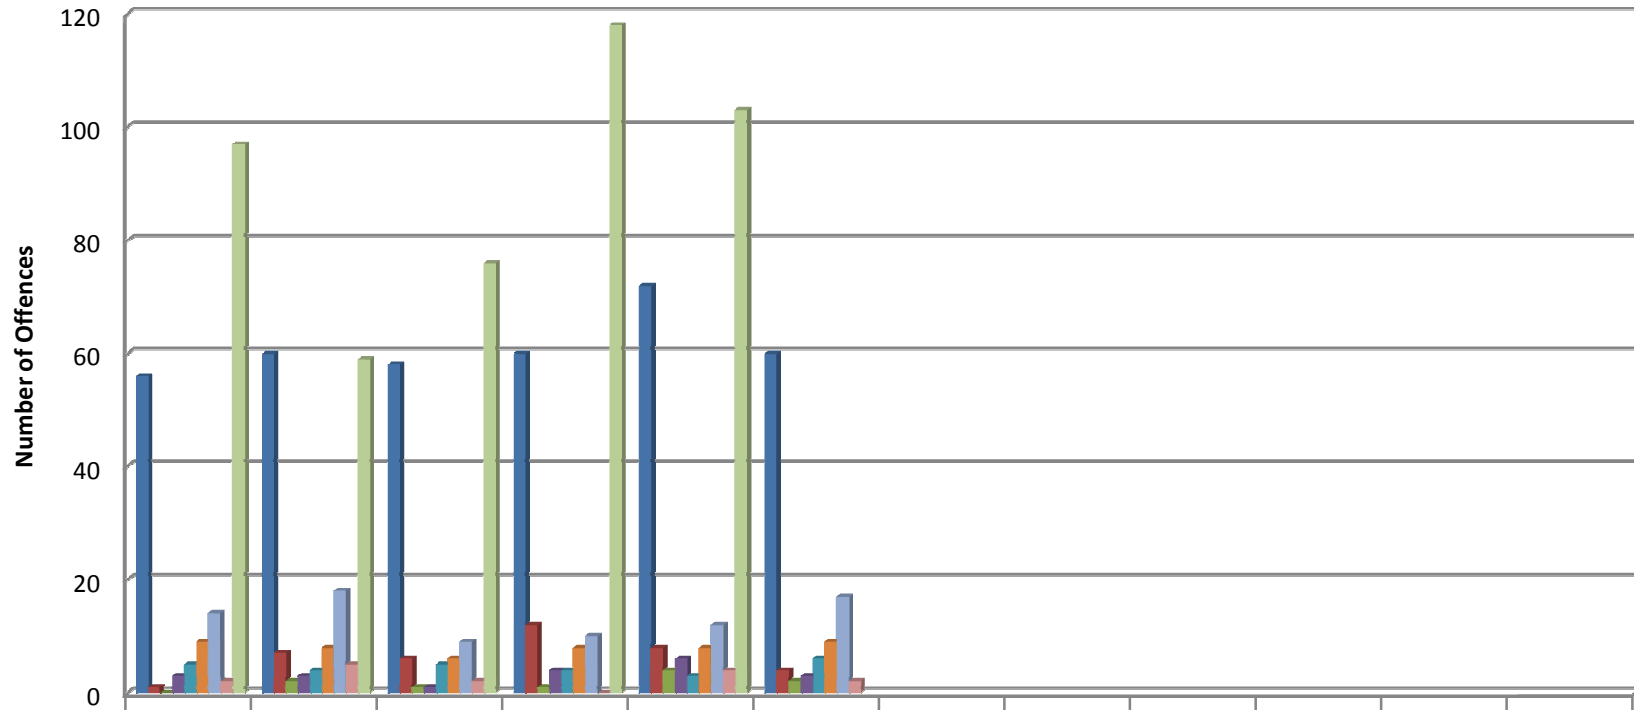

Crime Figures for Chellaston and Shelton Lock 2010

	Jan-10	Feb-10	Mch-10	Apr-10	May-10	Jun-10	Jul-10	Aug-10	Sep-10	Oct-10	Nov-10	Dec-10
All Crime	56	60	58	60	72	60						
Theft from Motor Vehicles	1	7	6	12	8	4						
Theft of Motor Vehicles	0	2	1	1	4	2						
Dwelling Burglaries	3	3	1	4	6	3						
Non Dwelling Burglaries	5	4	5	4	3	6						
Assault	9	8	6	8	8	9						
Criminal Damage / Arson	14	18	9	10	12	17						
Robbery	2	5	2	0	4	2						
Anti-Social Behaviour	97	59	76	118	103							