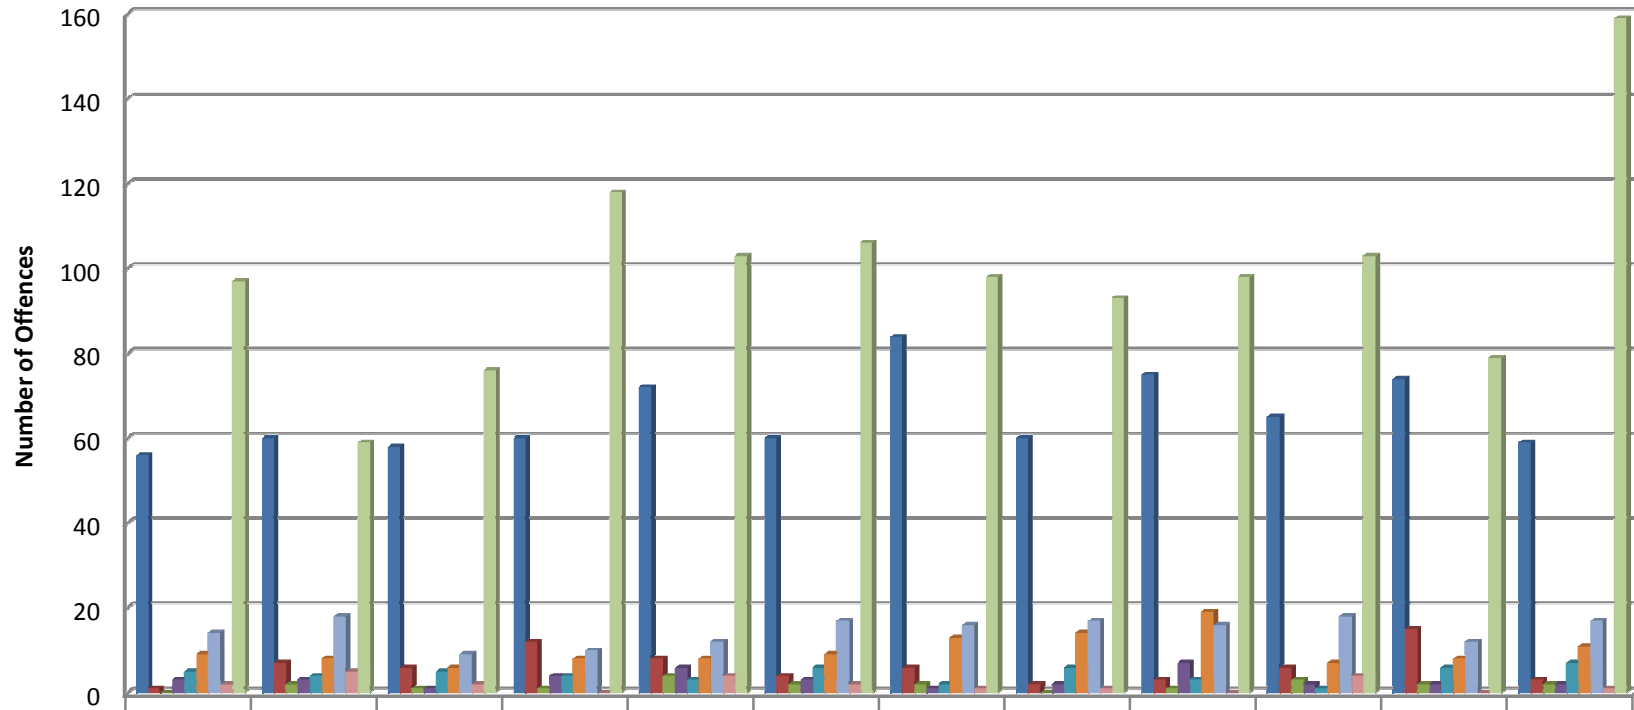

## Crime Figures for Chellaston and Shelton Lock 2010

	Jan-10	Feb-10	Mch-10	Apr-10	May-10	Jun-10	Jul-10	Aug-10	Sep-10	Oct-10	Nov-10	Dec-10
All Crime	56	60	58	60	72	60	84	60	75	65	74	59
Theft from Motor Vehicles	1	7	6	12	8	4	6	2	3	6	15	3
Theft of Motor Vehicles	0	2	1	1	4	2	2	0	1	3	2	2
Dwelling Burglaries	3	3	1	4	6	3	1	2	7	2	2	2
Non Dwelling Burglaries	5	4	5	4	3	6	2	6	3	1	6	7
Assault	9	8	6	8	8	9	13	14	19	7	8	11
Criminal Damage / Arson	14	18	9	10	12	17	16	17	16	18	12	17
Robbery	2	5	2	0	4	2	1	1	0	4	0	1
Anti-Social Behaviour	97	59	76	118	103	106	98	93	98	103	79	159